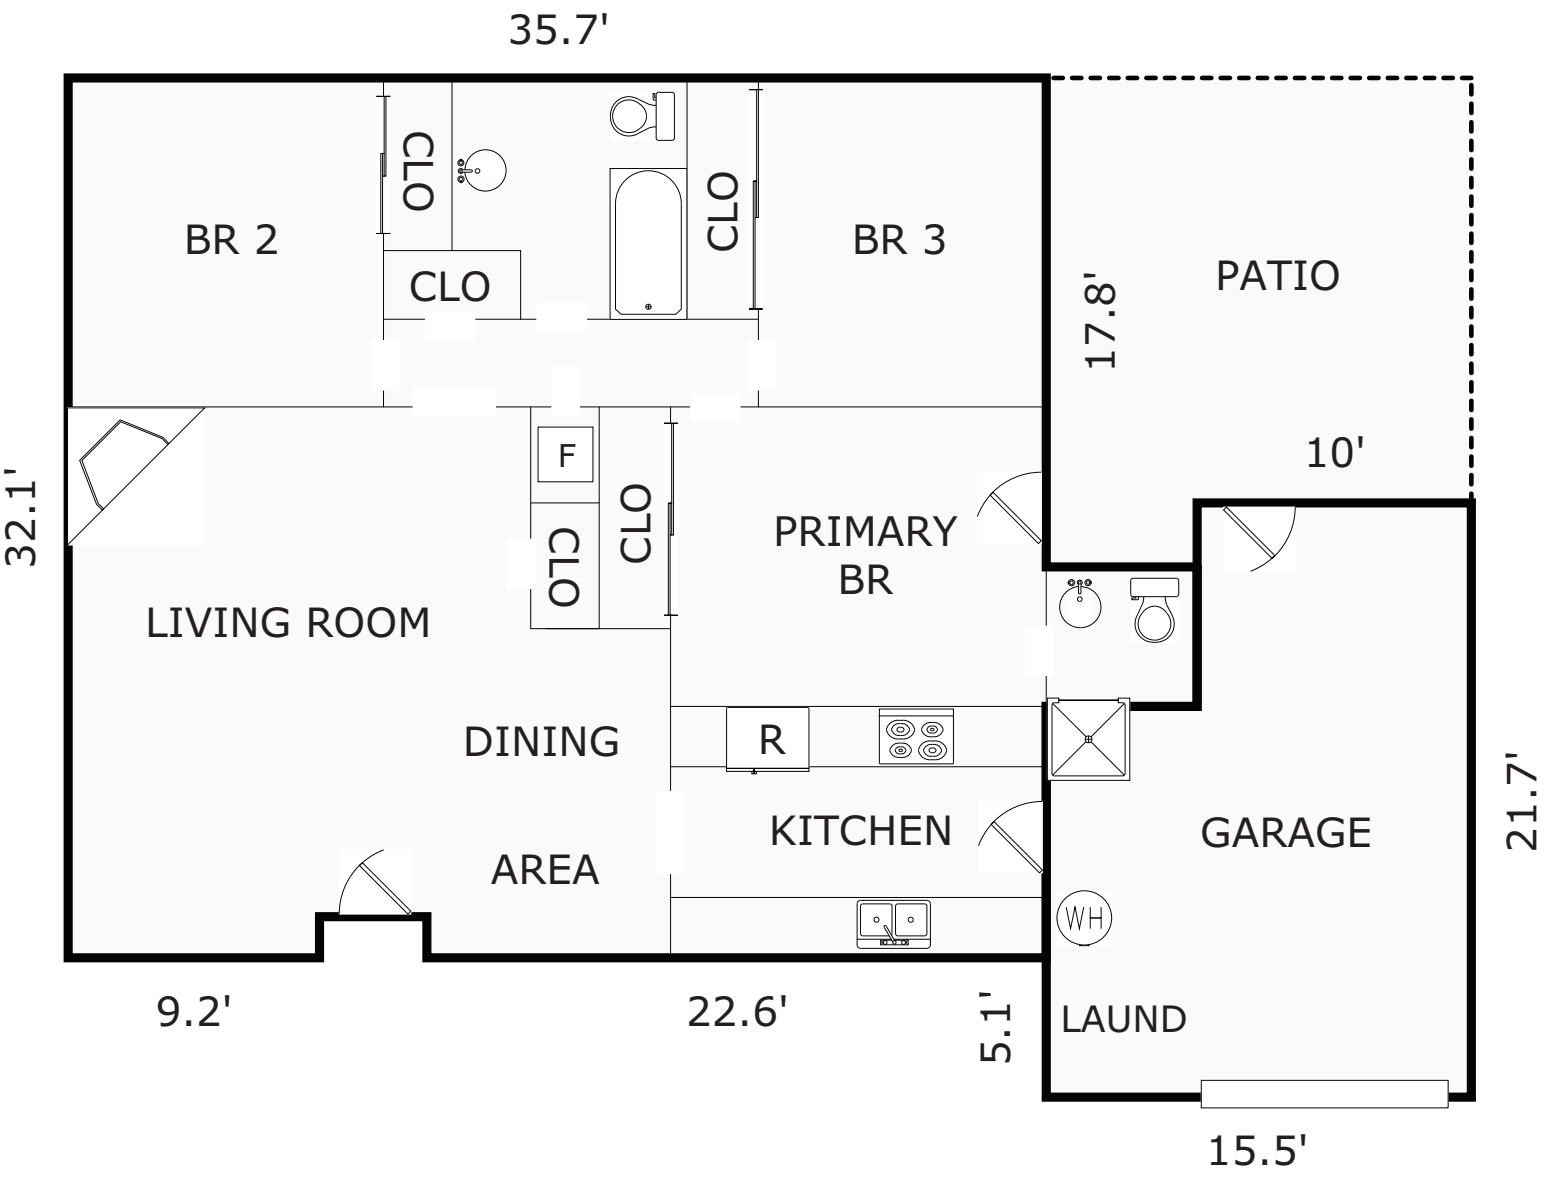

61 Companion Way, Pacific Grove, CA 93950

ROOM DIMENSIONS

Kitchen:	13'5" x 8'8"
Dining Area:	11'9" x 9'
Living Room:	19'5" x 17'
Master BR:	13'5" x 10'2"
BR 2:	11'5" x 11'
BR 3:	11'5" x 10'

AREA CALCULATIONS

First Floor:	1,173sf
Garage:	295
Patio:	253
Net Livable Area:	1,173sf